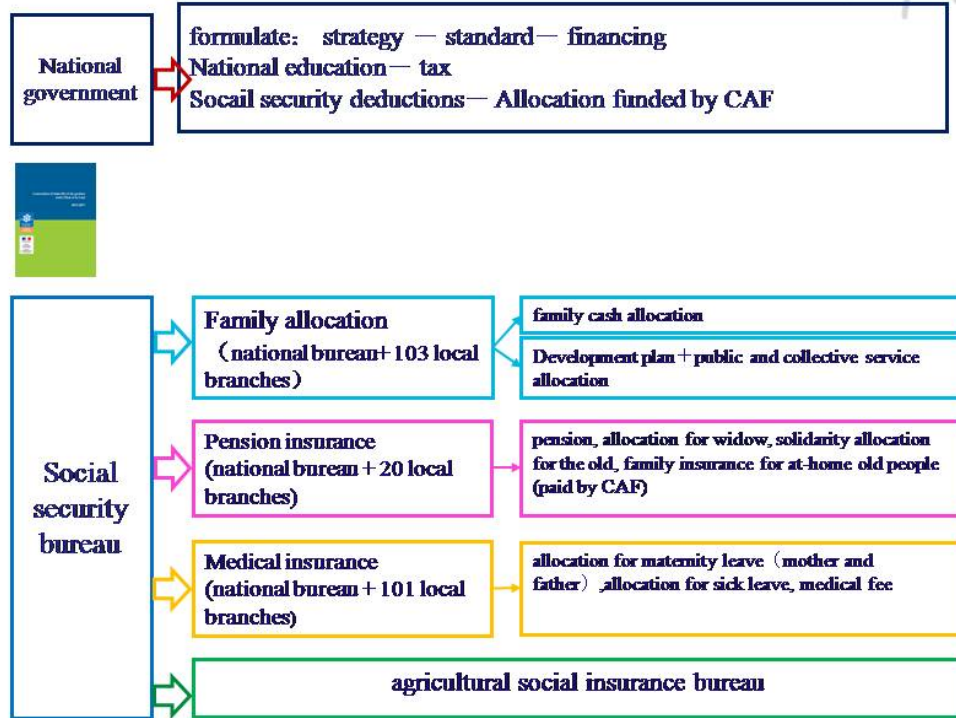

Mission des relations européennes, internationales et de la coopération

Welcome the visit of China delegation

June 13th, 2017

Time arrangement

9.30 – 9.45 : Introduction of family policy

n

9.45 – 12.30 : Policy on poverty alleviation and assistance for the disabled

12.30 – 14.00 : Lunch

14.00 – 17.00 : Statistics, research and microsimulation

家庭政策落实机构与资源

organization

3

家庭政策介绍

National government (involves different departments: social, budget, housing, etc.)

Goal and management agreement (Cog)

CNAF (board of directors + executives)

Multi-year goal and management agreement (Cpog)

CAF CAF CAF CAF CAF CAF CAF

board of directors and executives

4

Introduction of family policy

Family policy of social insurance
2 missions and 2 tools

5

社会保险家庭政策

▶ organization

6

社会保险家庭政策行动范围
▶missions and resources

The expenditure of family family policy reaches 86.3 billion euros

Policy on poverty alleviation and assistance
for the disabled